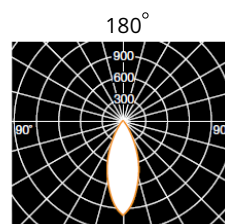

Led 9.3W - 80°x 20°

Led 9.3W - 20°

Led 9.3W - 40°

Led flood 8.7W