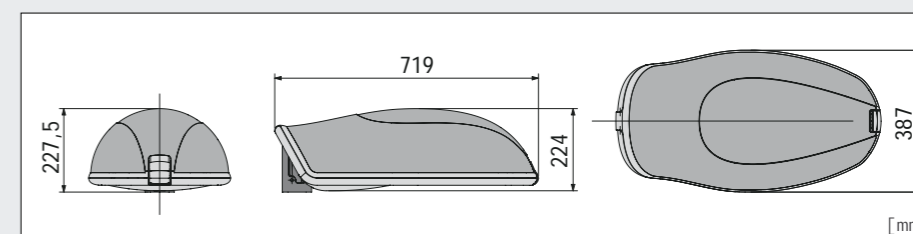

COLORI DISPONIBILI Available colours

- Antracite RAL 7039 + Grigio RAL 7038
- RAL 7039 Anthracite + RAL 7038 Gray

Simbologia Simbology.....pag. 12
Accessori Accessories.....pag. 130

[mm]