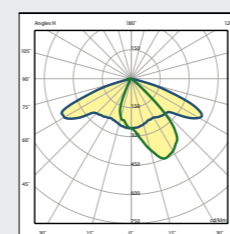

LED 16 LED 88W 500mA